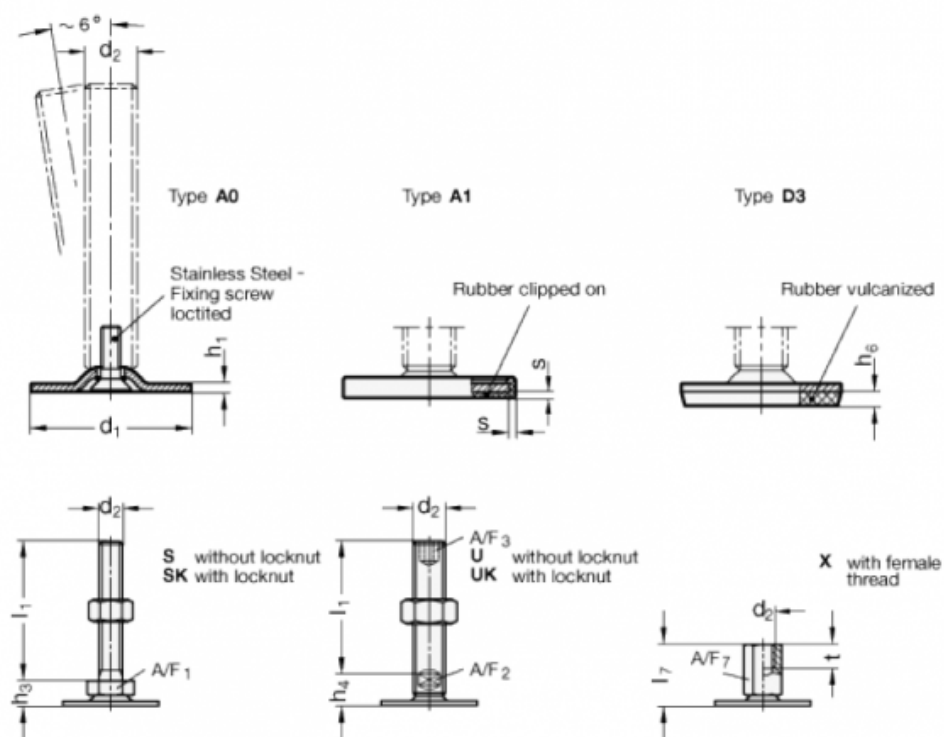

Data Sheet

Article number: 204060M1080A3SK
 Description: E+G levelling foot
 GN 40-60-M10-80-A3-SK
 Note: SK With nut, External hexagon at the bottom

Measures

- A/F1 = 17
- d1 = 60
- d2 = M10
- h1 = 2.5
- h3 = 11
- h6 = 4.5
- l1 = 80
- s =